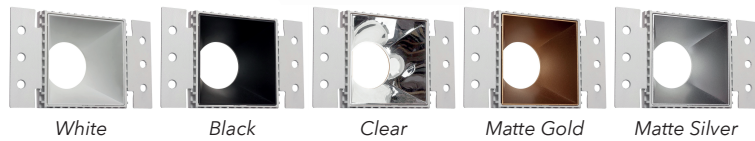

LRD-TL

TRIMLESS RECESSED

4"

White Black Clear Matte Gold Matte Silver

White Black Clear Matte Gold Matte Silver

TECHNICAL SPECIFICATIONS:

- :: Die-cast aluminum with white powder coat finish
- :: CRI: 90
- :: Working voltage: 120V AC
- :: Lumens: 700LM
- :: Beam Angle: 30°
- :: Dimmable down to 10% using a standard TRIAC LED dimmer
- :: Power factor: 90% +
- :: Suitable for damp locations
- :: Maximum Ambient Temperature: 104°F
- :: 5-year warranty
- :: ETL-listed
- :: Energy Star certified

E13

LED TRIMLESS RECESSED LIGHTS - 4"

CATALOG NO.	SHAPE	WATTAGE	COLOR TEMPERATURES	TRIM FINISH
LRD-TL	R ROUND S SQUARE	10W 10W	27K 2700K 30K 3000K 35K 3500K 40K 4000K 50K 5000K	WH WHITE BK BLACK C CLEAR MG MATTE GOLD HZ MATTE SILVER

SAMPLE ORDERING:

LRD-TL-S-10W-40K-BK

LRD WINGED RECESSED

3"

Open

White

Black

Clear

Black

TECHNICAL SPECIFICATIONS:

- :: Die-cast aluminum with white powder coat finish
- :: CRI: 90
- :: Working voltage: 120V AC
- :: Lumens: 700LM (10W), 500LM (7W)
- :: Beam Angle: 10° (pin hole & slot trims)
24° (open trims)
- :: Dimmable down to 10% using a standard TRIAC LED dimmer
- :: Power factor: 90% +
- :: Suitable for damp locations
- :: Maximum Ambient Temperature: 104°F
- :: 5-year warranty
- :: ETL-listed
- :: Energy Star certified